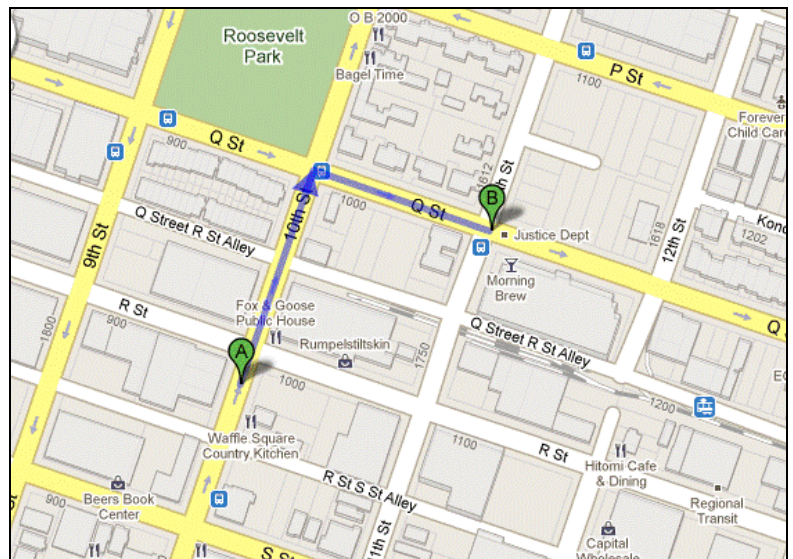

### Priority Parking Lot

(Near Fox and Goose Restaurant)

1801 10<sup>th</sup> Street

(916) 492-0100

**\$9 per day – cash**

Driving Directions to this garage:

<http://tinyurl.com/1801-10thStreetParking>

*"A" is parking lot  
"B" is the CCC Chancellor's Office*

Priority Parking Lot

(near fire station and Sacramento Kings mural)

710 Q Street

**\$9 per day - Cash**

Driving Directions to this garage:

<http://tinyurl.com/710QStreetParking>

*"A" is parking lot*  
*"B" is the CCC Chancellor's Office*