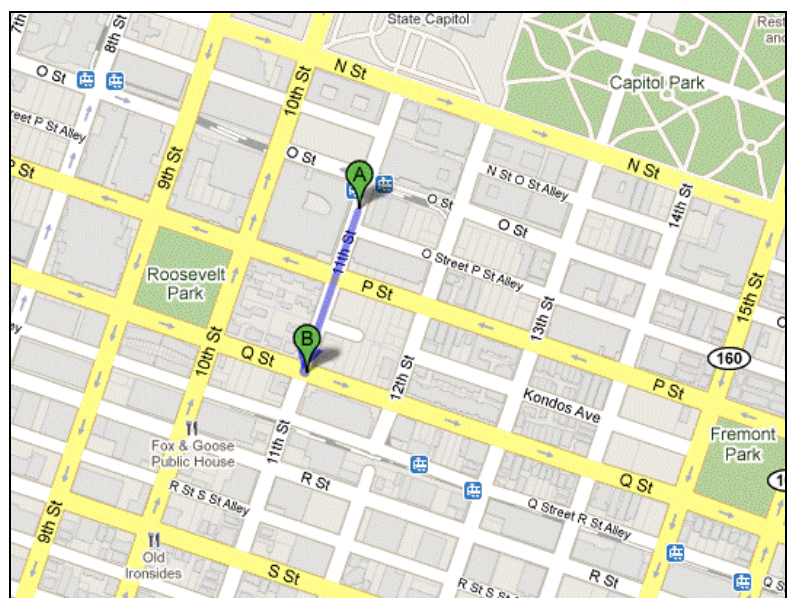

### Priority Parking Lot

(Near Fox and Goose Restaurant)

1801 10<sup>th</sup> Street

(916) 492-0100

**\$9 per day – cash**

Driving Directions to this garage:

<http://tinyurl.com/1801-10thStreetParking>

*"A" is parking lot  
"B" is the CCC Chancellor's Office*

### Central Parking Systems

(State of California Parking Garage)

1517 11<sup>th</sup> Street

(916) 441-1074

**\$20 per day – cash**

Driving Directions to this garage:

<http://tinyurl.com/1517-11thStreet>

*"A" is parking garage  
"B" is the CCC Chancellor's Office*

Priority Parking Lot

(near fire station and Sacramento Kings mural)

710 Q Street

**\$9 per day - Cash**

Driving Directions to this garage:

<http://tinyurl.com/710QStreetParking>

*"A" is parking lot*  
*"B" is the CCC Chancellor's Office*