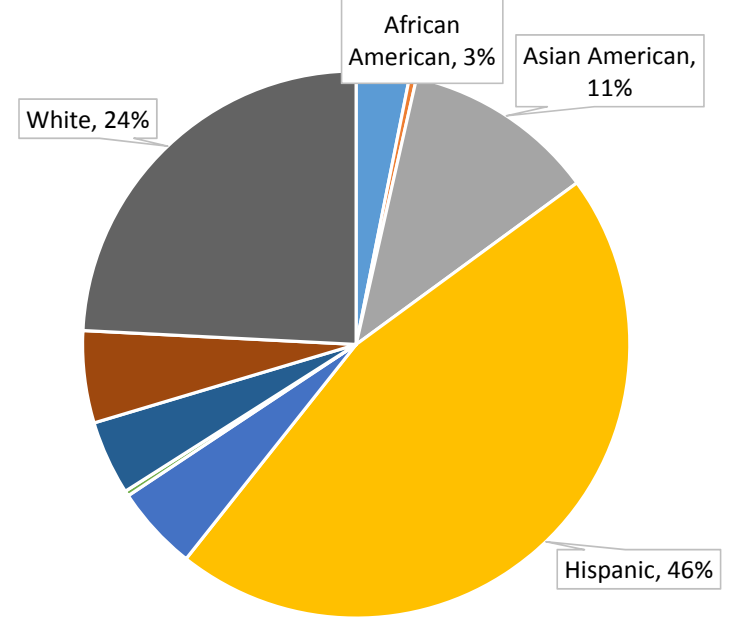

ADT Transfer on Guaranteed Pathway, Fall 2016

- African American   ■ American Indian   ■ Asian American
- Hispanic   ■ Non-Resident Alien   ■ Pacific Islander
- Two or More Races   ■ Unknown   ■ White