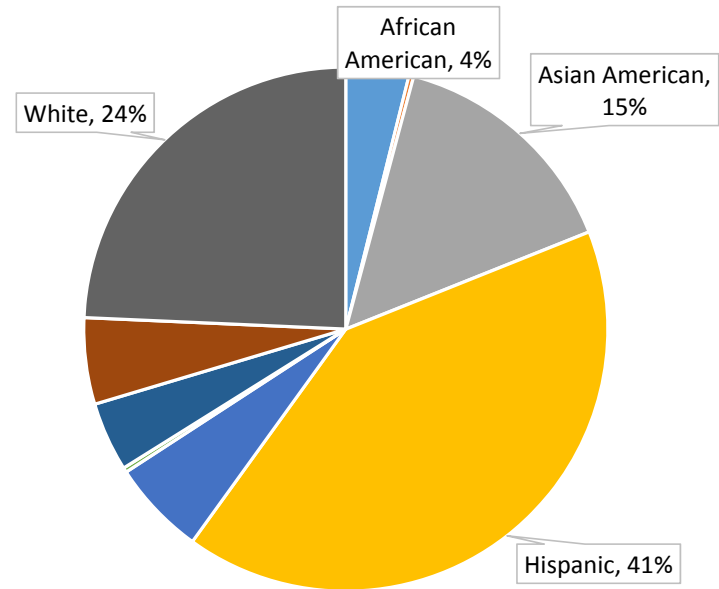

California Community College Transfer Enrollment, Fall 2012

California Community College Transfer Enrollment, Fall 2016

- African American    ■ American Indian    ■ Asian American
- Hispanic            ■ Non-Resident Alien    ■ Pacific Islander
- Two or More Races    ■ Unknown            ■ White