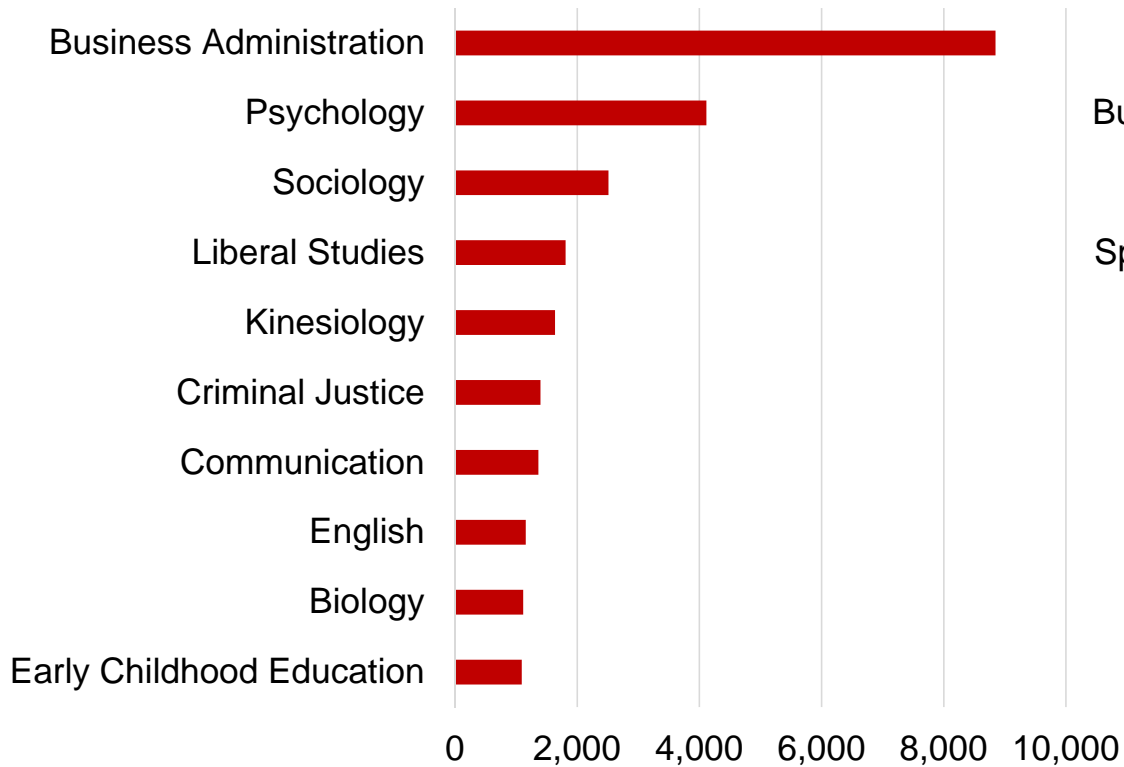

Baccalaureates Earned by Students who Originally Transferred from California Community Colleges, 2015-2016