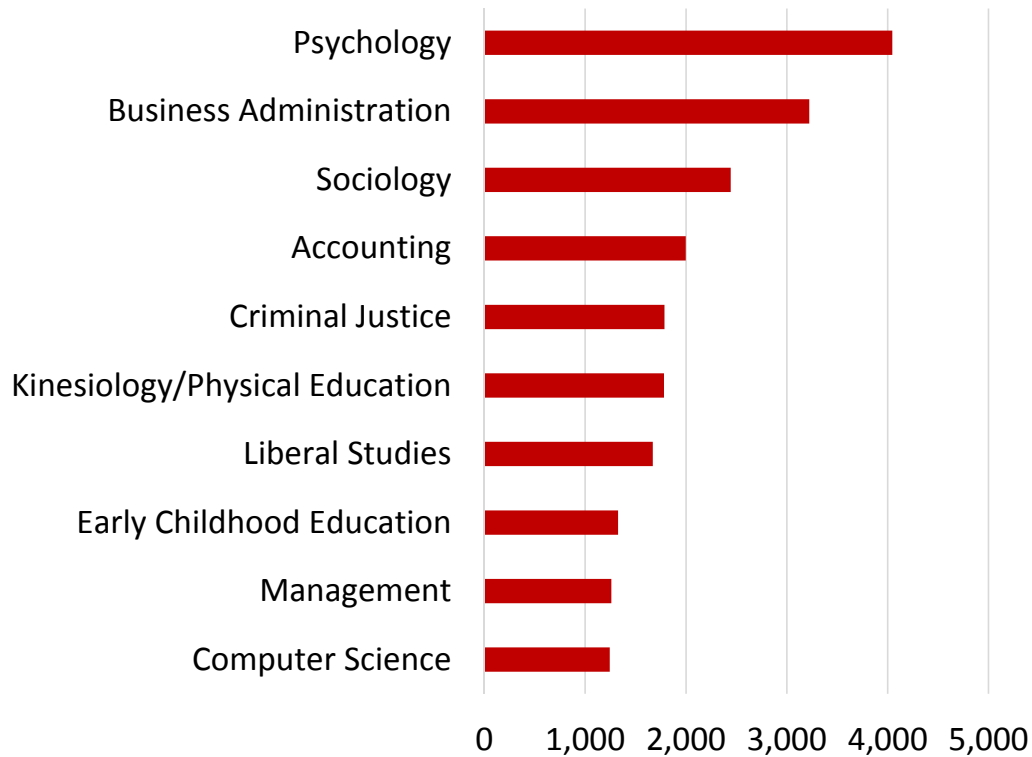

California Community College Transfer
Enrollment by Concentration/Major,
Fall 2016