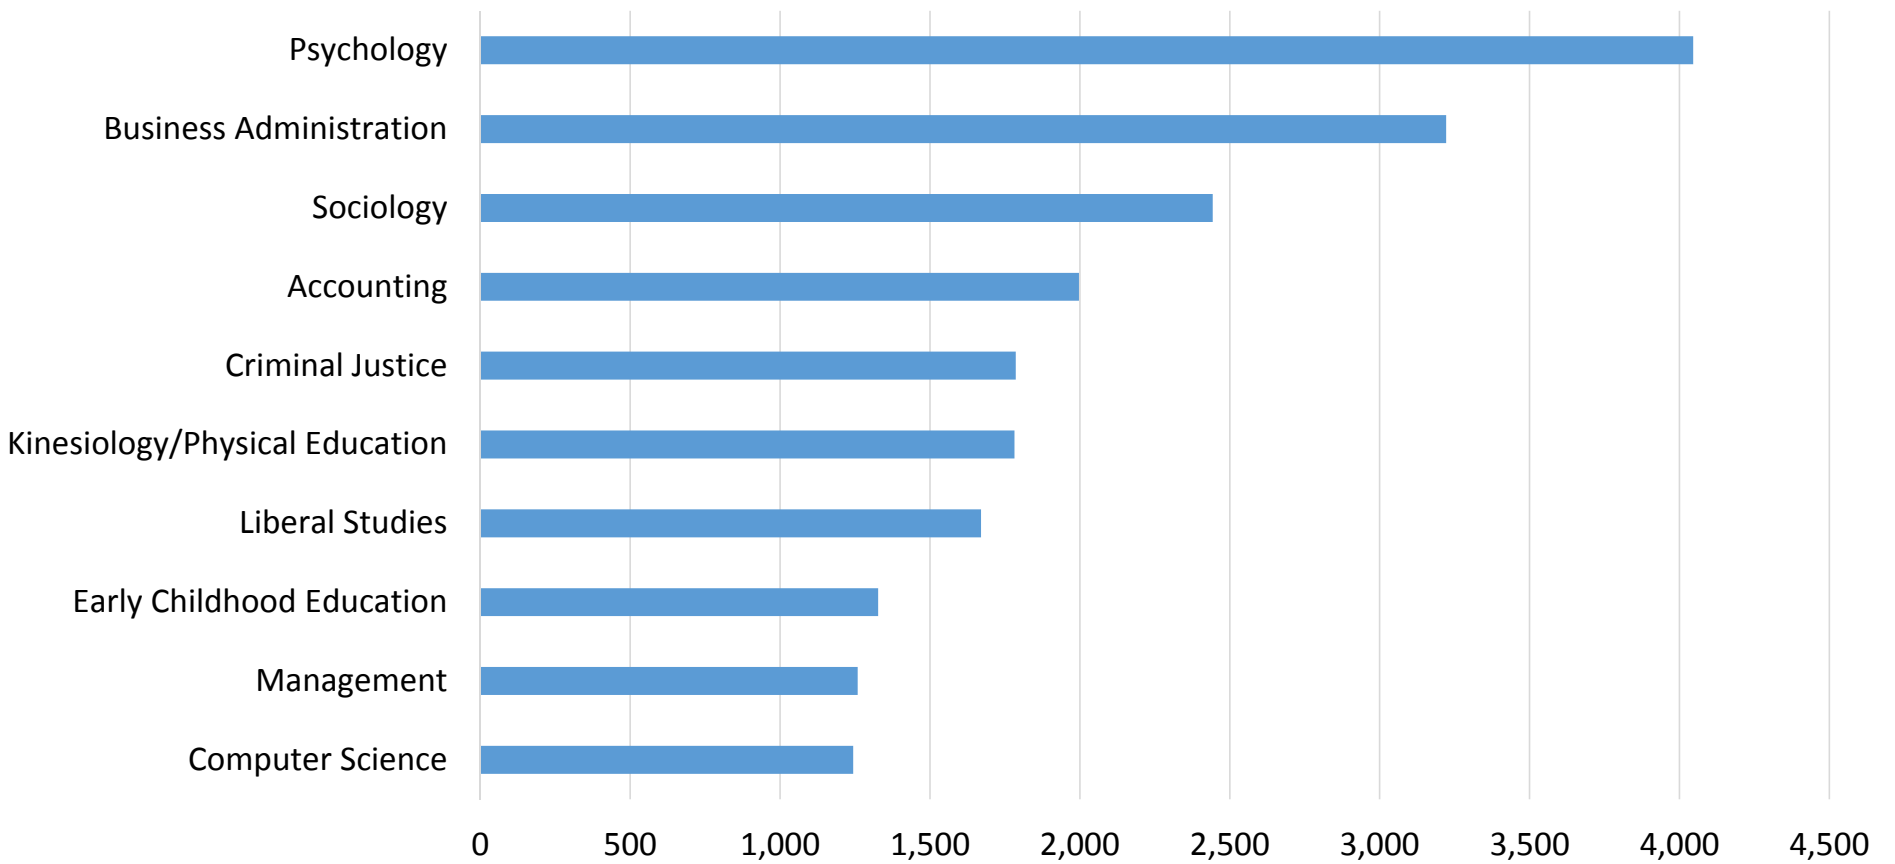

California Community College Transfer Enrollment by Concentration/Major, Fall 2016