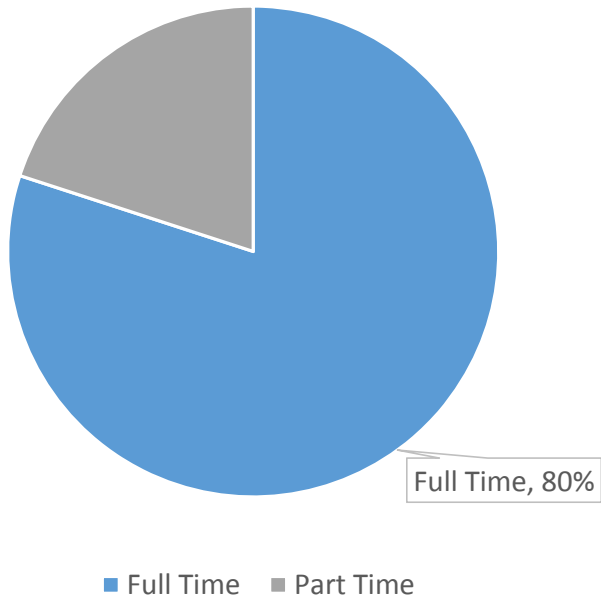

California Community College
Transfer Enrollment by Full Time and Part Time,
Fall 2016