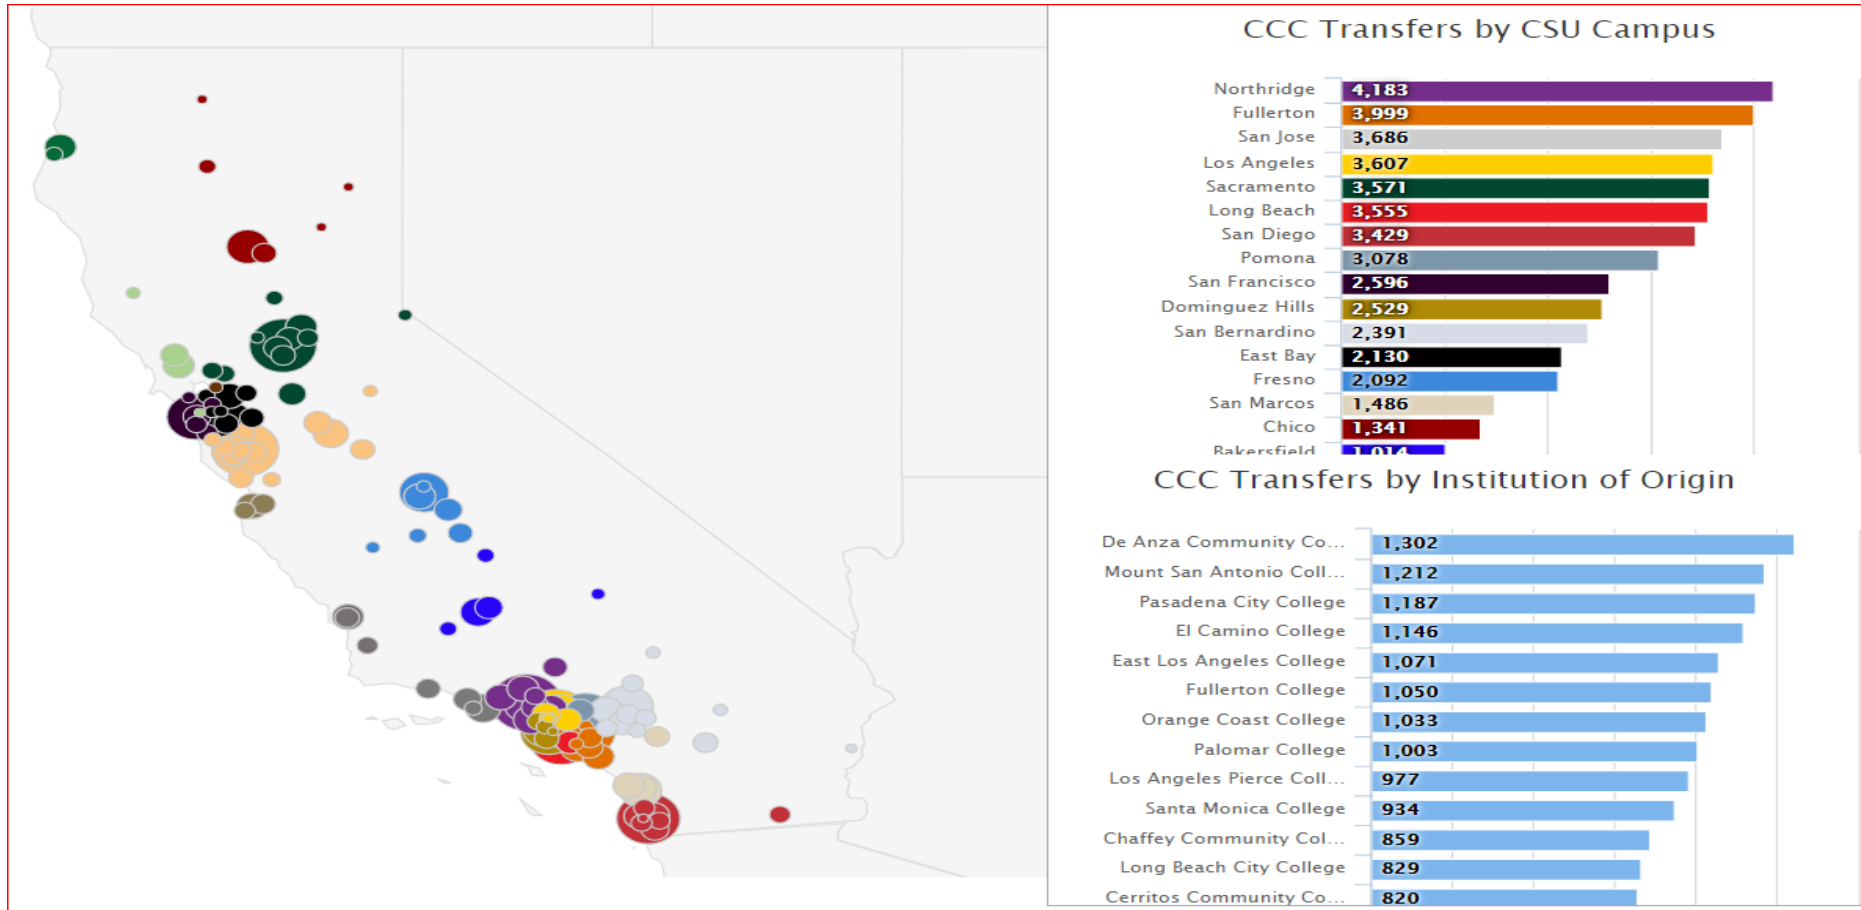

California Community College Transfer Enrollment, Fall 2016