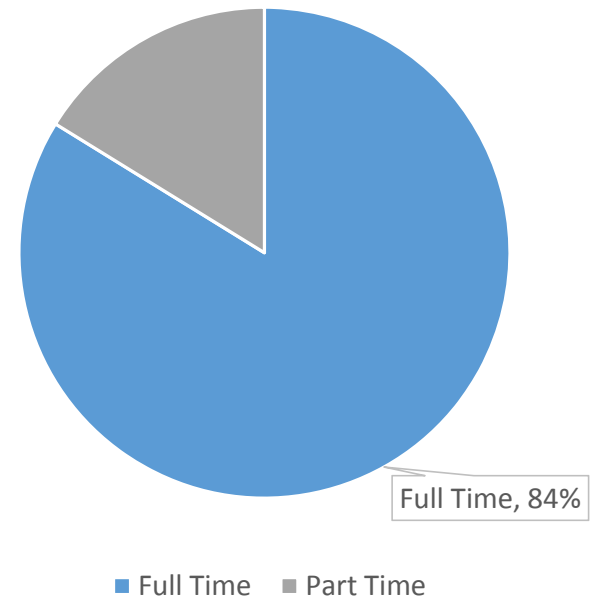

ADT Transfer on Guaranteed Pathway
by Full Time and Part Time,
Fall 2016