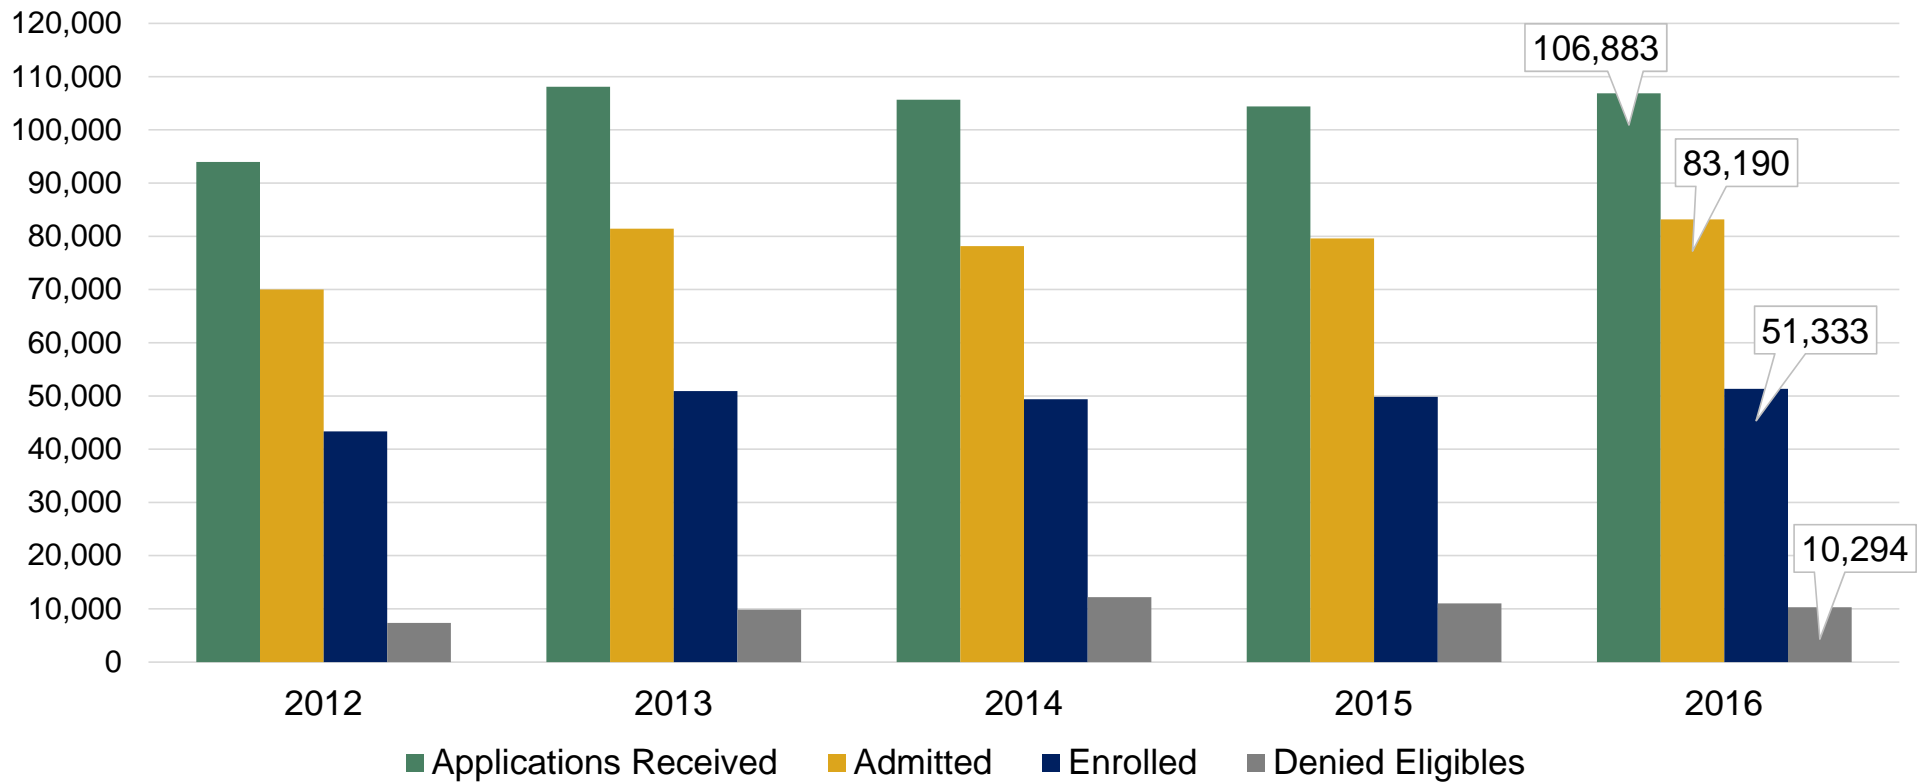

CSU New Undergraduate Transfer (Unduplicated) Applications and Admissions Resident Only, Fall Trend