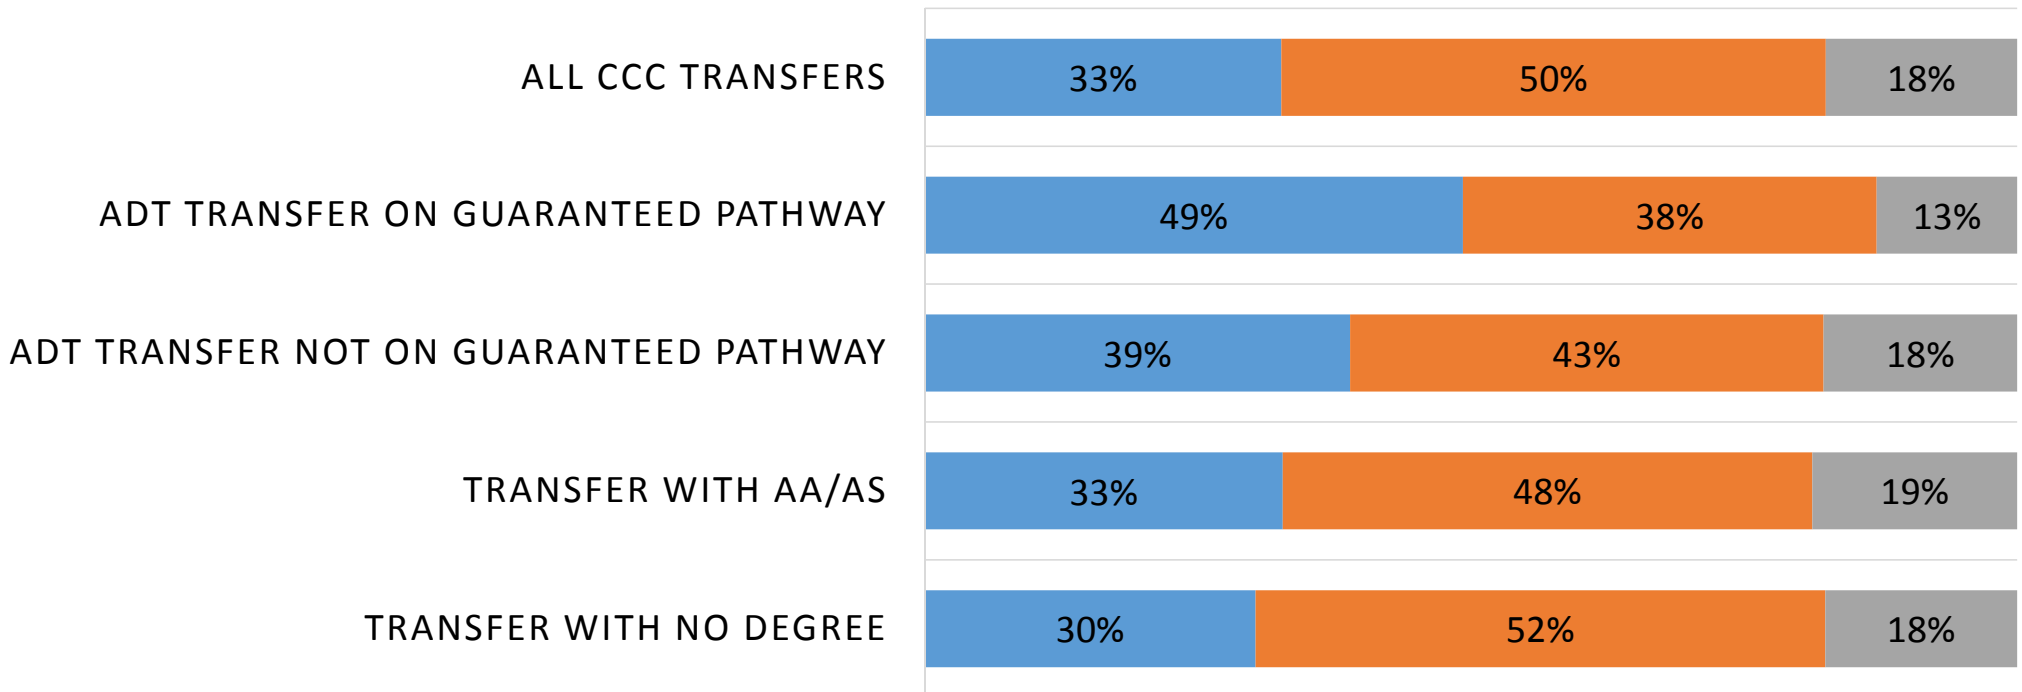

**CALIFORNIA COMMUNITY COLLEGE TRANSFER PERSISTENCE RATES,
FALL 2014 COHORT THROUGH SUMMER 2016
TWO YEAR RATES**

■ % Graduated   ■ % Enrolled   ■ % Not Graduated, Not Enrolled