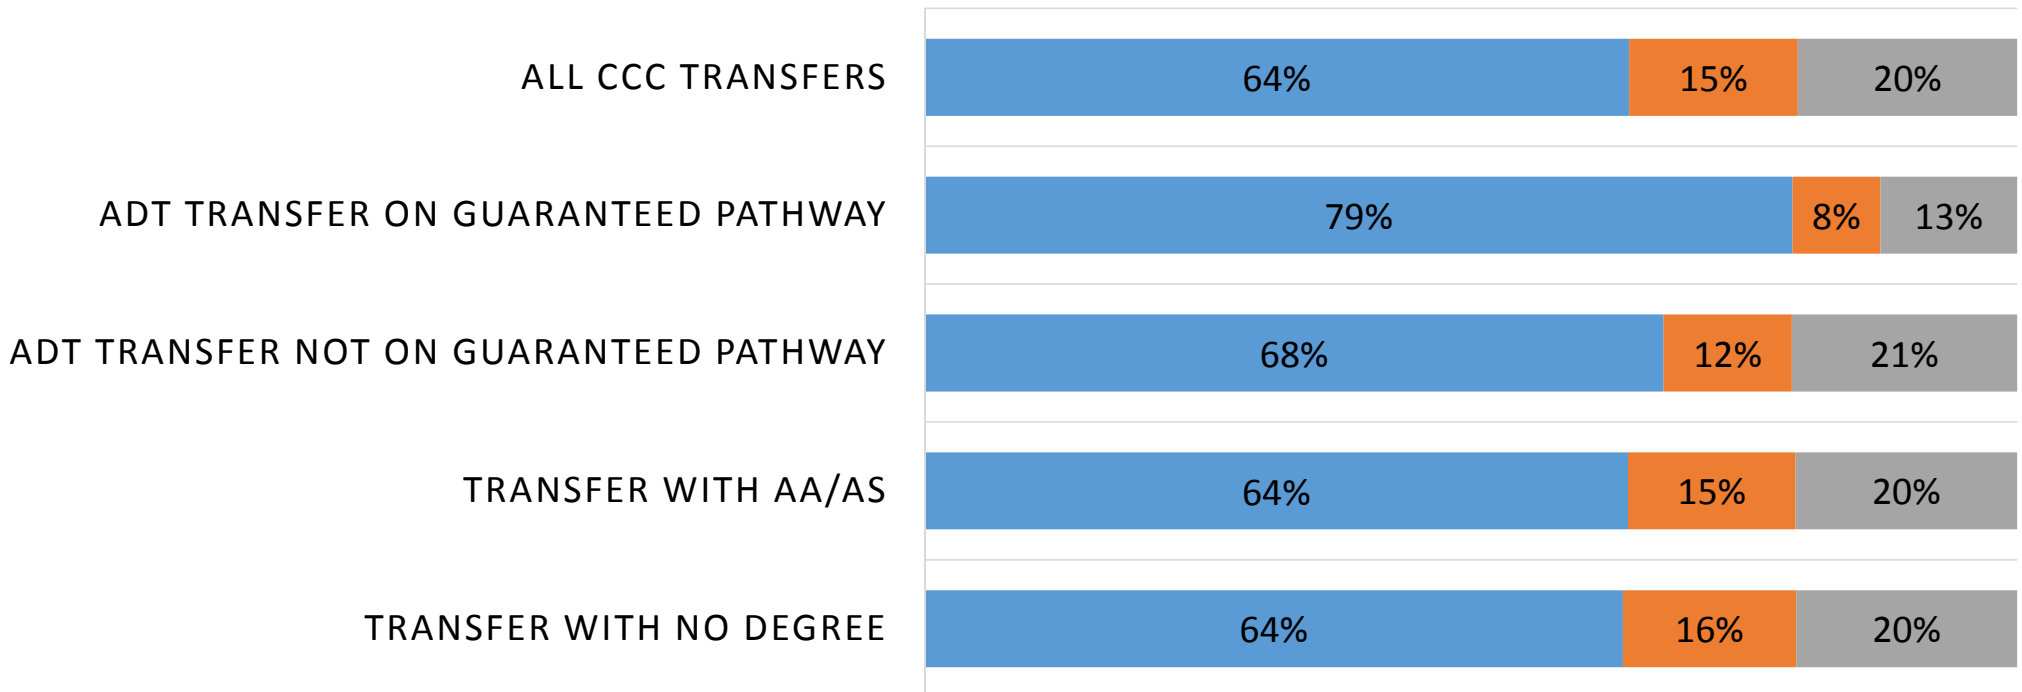

**CALIFORNIA COMMUNITY COLLEGE TRANSFER PERSISTENCE RATES,
FALL 2013 COHORT THROUGH SUMMER 2016
THREE YEAR RATES**

■ % Graduated   ■ % Enrolled   ■ % Not Graduated, Not Enrolled