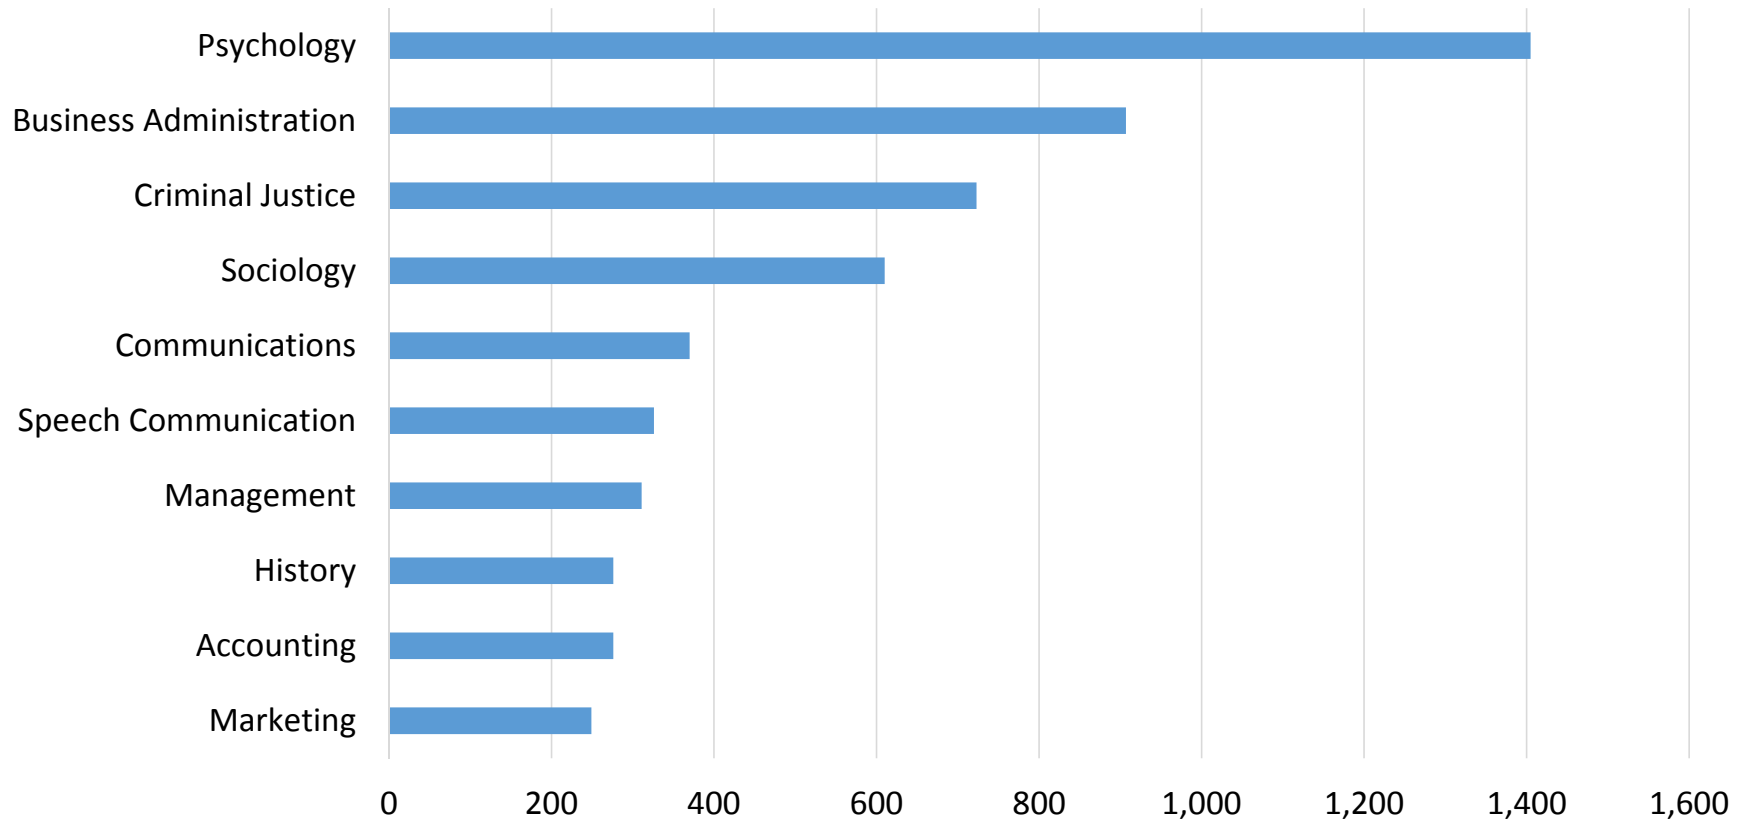

California Community College
Transfer Enrollment by Full Time and Part Time,
Fall 2012

California Community College
Transfer Enrollment by Full Time and Part Time,
Fall 2016

ADT Transfer on Guaranteed Pathway Enrollment by Concentration/Major, Fall 2016