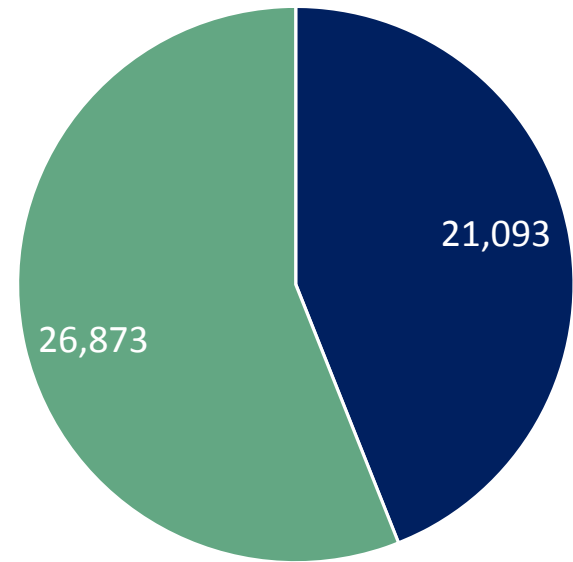

California Community College Transfer Pell Recipients, Fall 2015