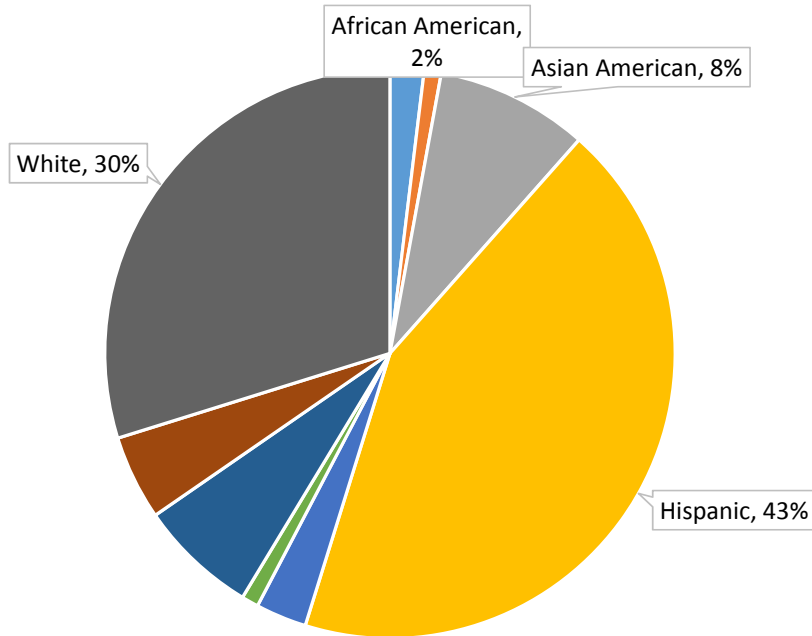

ADT Transfer on Guaranteed Pathway, Fall 2012