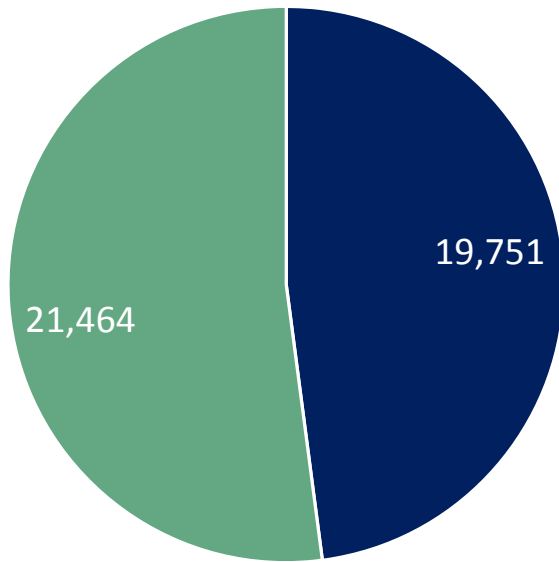

California Community College Transfer Enrollment, Fall 2012

California Community College Transfer Enrollment, Fall 2016

- African American    ■ American Indian    ■ Asian American
- Hispanic            ■ Non-Resident Alien    ■ Pacific Islander
- Two or More Races    ■ Unknown            ■ White

ADT Transfer on Guaranteed Pathway, Fall 2012

ADT Transfer on Guaranteed Pathway, Fall 2016

- African American    ■ American Indian    ■ Asian American
- Hispanic            ■ Non-Resident Alien    ■ Pacific Islander
- Two or More Races    ■ Unknown            ■ White

California Community College Transfer Enrollment by Sex, Fall 2012

California Community College Transfer Enrollment by Sex, Fall 2016

California Community College Transfer Pell Recipients, Fall 2012

■ No ■ Yes