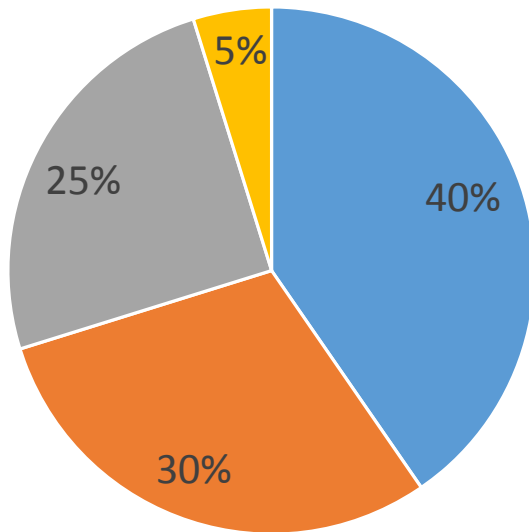

ADT Transfer on Guaranteed Pathway, Fall 2012