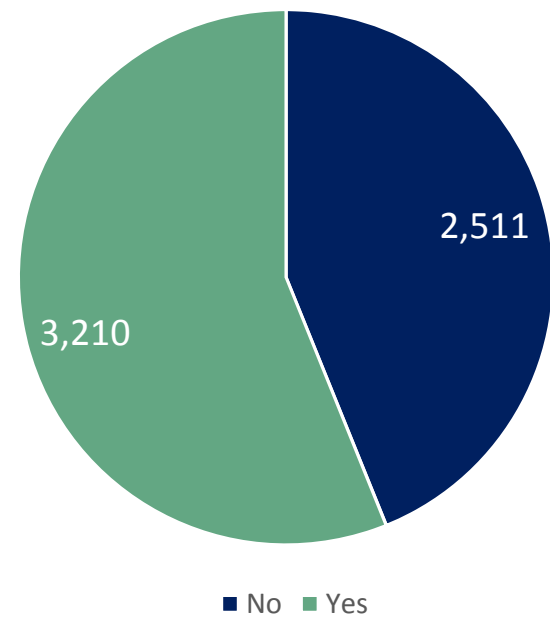

California Community College Transfer Enrollment by Sex, Fall 2012

California Community College Transfer Enrollment by Sex, Fall 2016

California Community College Transfer Pell Recipients, Fall 2012

■ No ■ Yes

California Community College Transfer Pell Recipients, Fall 2015

■ No ■ Yes

ADT Transfer on Guaranteed Pathway Pell Recipients, Fall 2012

ADT Transfer on Guaranteed Pathway Pell Recipients, Fall 2015

California Community College Transfer, Fall 2012