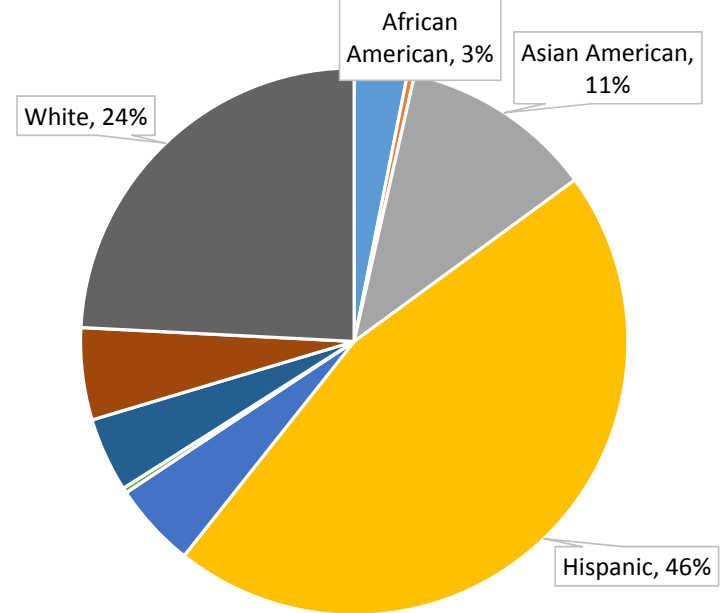

ADT Transfer on Guaranteed Pathway, Fall 2016

- African American   ■ American Indian   ■ Asian American
- Hispanic   ■ Non-Resident Alien   ■ Pacific Islander
- Two or More Races   ■ Unknown   ■ White