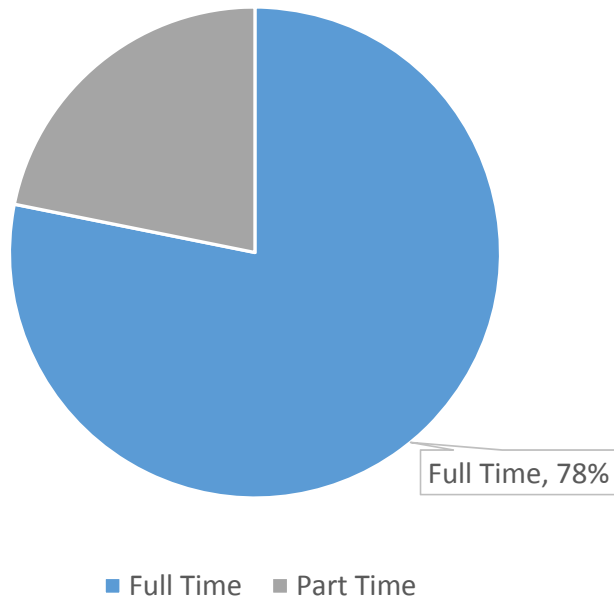

ADT Transfer on Guaranteed Pathway
by Full Time and Part Time,
Fall 2012