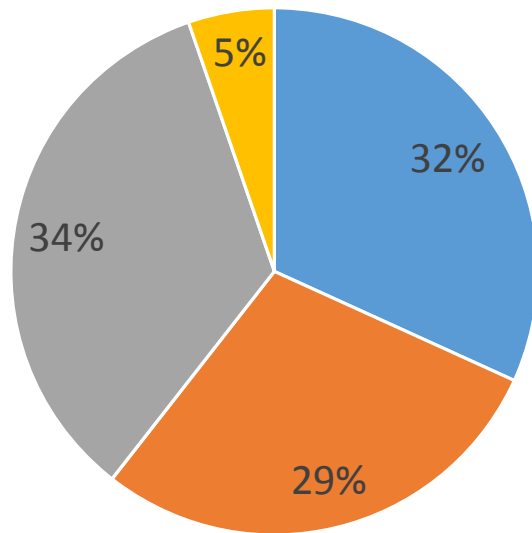

California Community College Transfer Enrollment by Sex, Fall 2012

California Community College Transfer Enrollment by Sex, Fall 2016

California Community College Transfer Pell Recipients, Fall 2012

■ No ■ Yes

California Community College Transfer Pell Recipients, Fall 2015

■ No ■ Yes

ADT Transfer on Guaranteed Pathway Pell Recipients, Fall 2012

ADT Transfer on Guaranteed Pathway Pell Recipients, Fall 2015

California Community College Transfer, Fall 2012