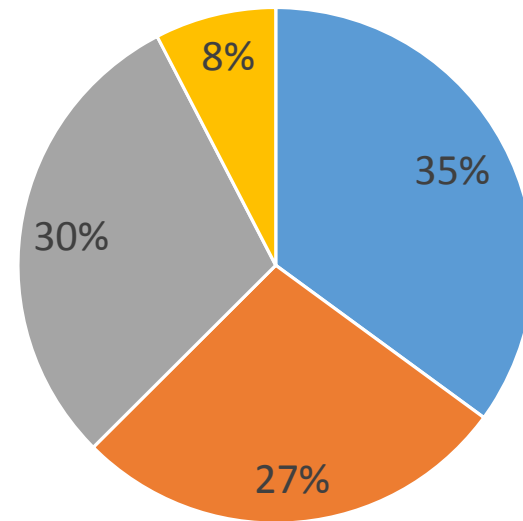

- Student is First Generation to attend College
- Parent Attended Some College
- Parent Graduated College
- Unknown