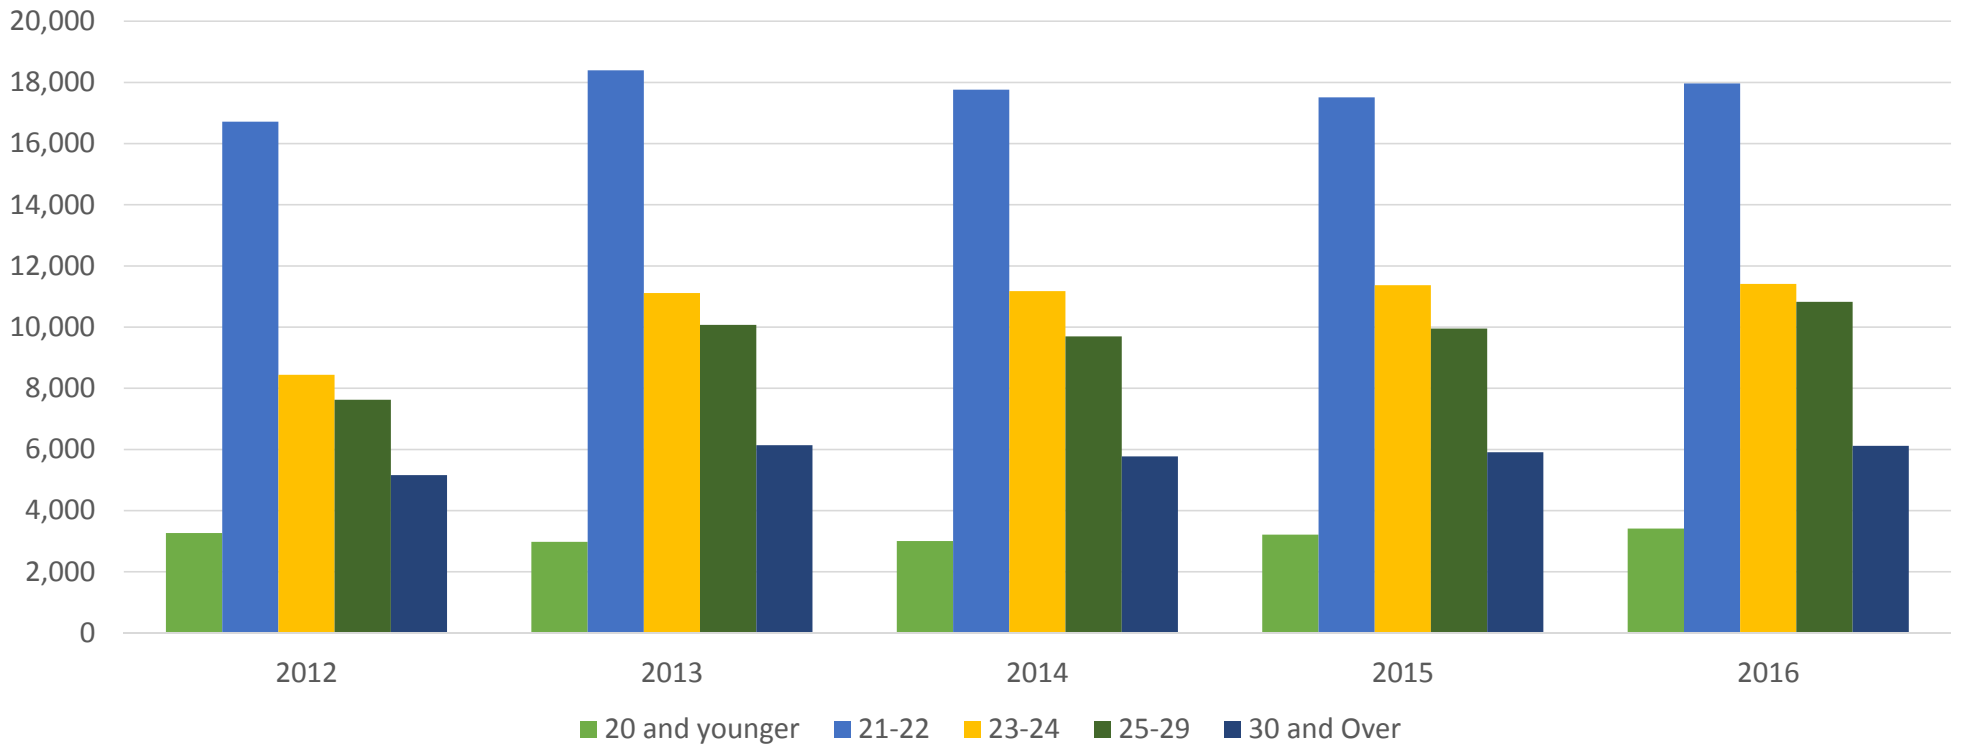

California Community College Transfer Enrollment by Age, Fall Trend

	Mean	Median	Mode
2016	25	23	21